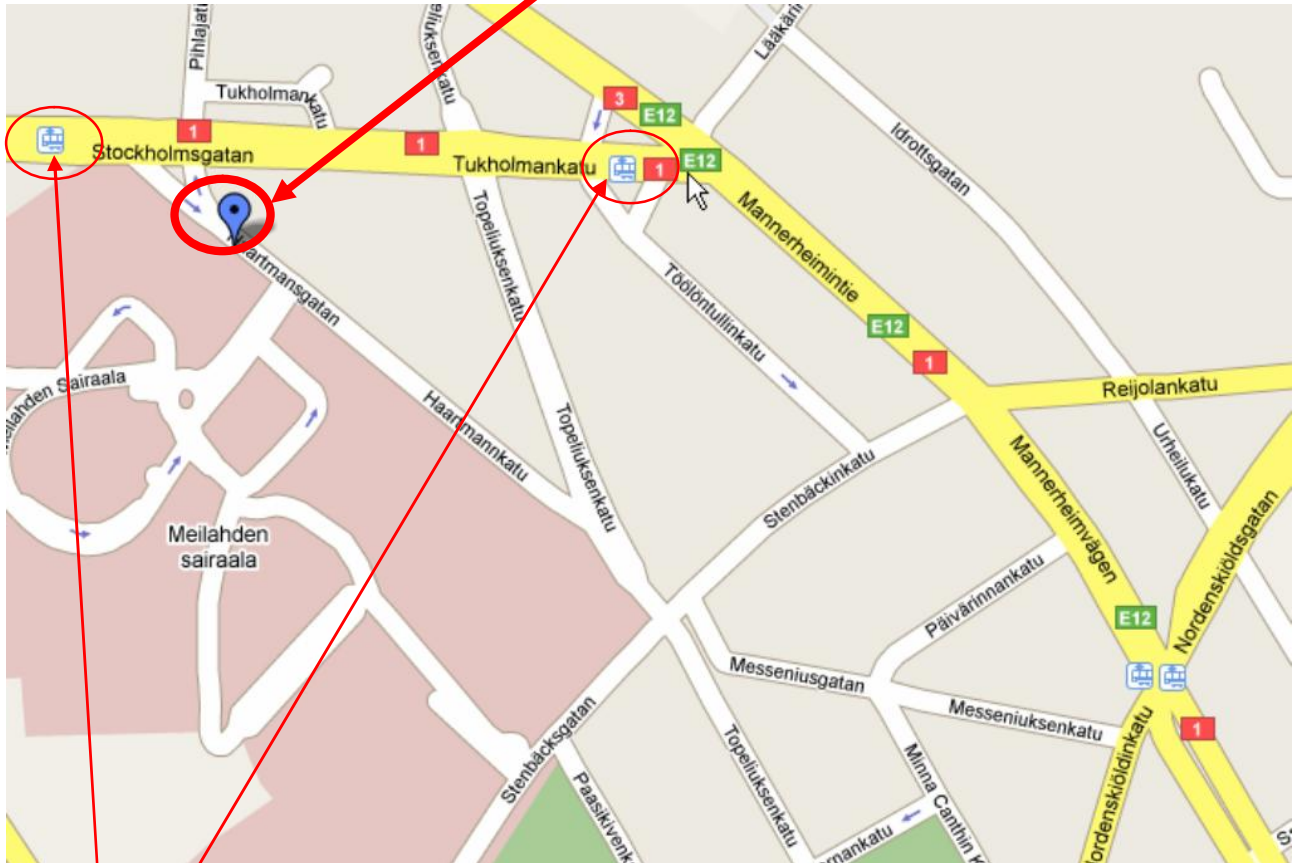

CEC Venue

Monday 23rd and Tuesday 24th June, 2008

National Library of Health Sciences **Terkko**
Meilahti Campus
Haartmaninkatu 4

Tram 4 stops.

See also

http://www.hel.fi/wps/portal/HKL_en/?WCM_GLOBAL_CONTEXT=/en/Helsinki+City+Transport/
http://www.hel.fi/wps/wcm/resources/file/ebc7970d38f0cd0/kartta_20_ratikka.pdf